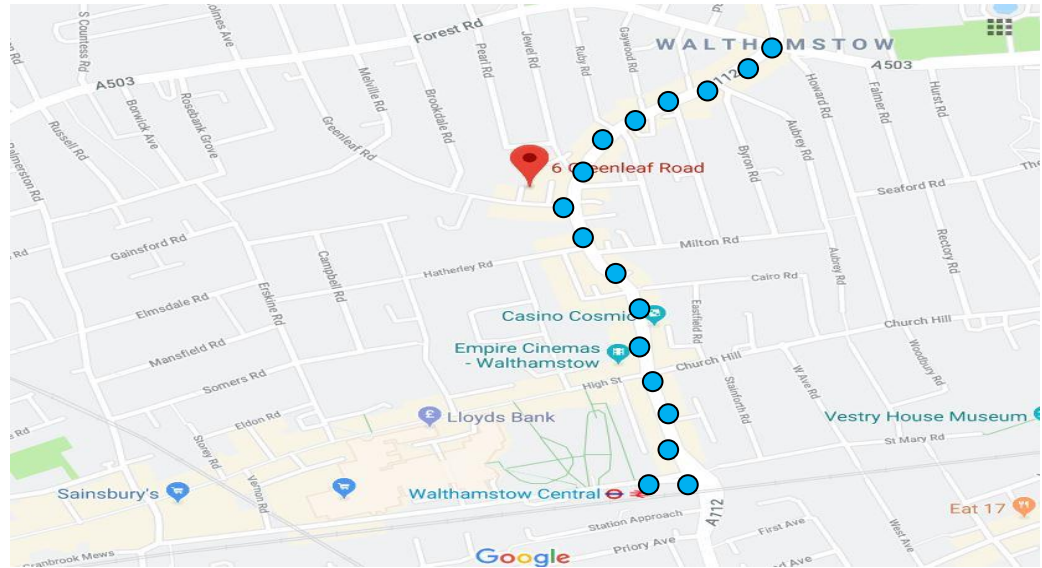

FULLY ACCREDITED QUALIFICATIONS

WILLIAM MORRIS COMMUNITY CENTRE

6-8 Greenleaf Road, London E17 6QQ

DIRECTIONS

Nearest Underground Station:
Walthamstow Central (Victoria Line)

Buses: 34, 97, 215, 275, 357, 675,

It is 5 minutes walk from **Walthamstow Central** Underground Station or 3 minutes walk from **Forest Road** (take bus 123 get off at the junction and walk towards the centre).

PLEASE REPORT TO RECEPTION UPON ARRIVAL