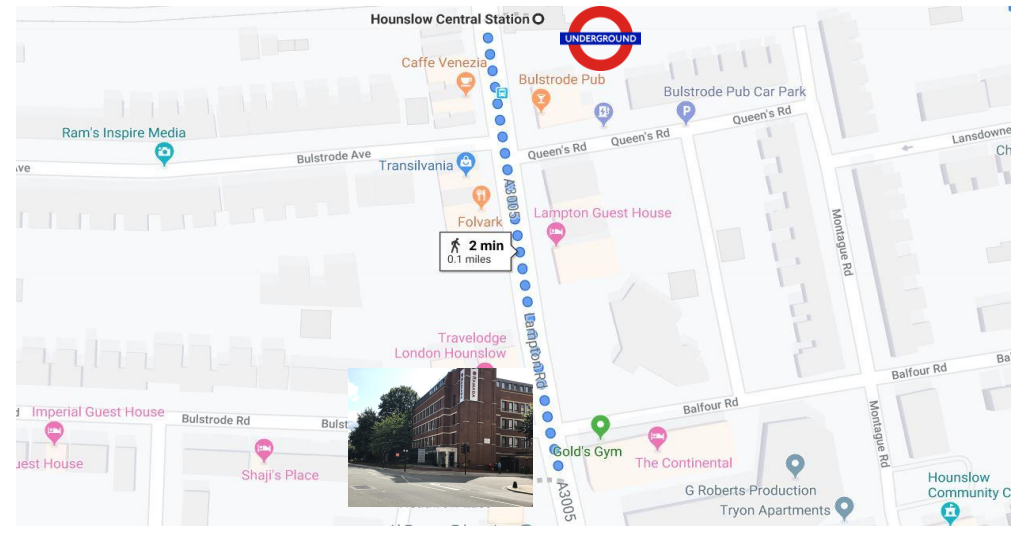

FULLY ACCREDITED QUALIFICATIONS

HOUNSLOW CENTRE

Ramada, 8-10 Lampton Road,
Hounslow, London TW3 1JL

DIRECTIONS

Nearest Underground Station:
Hounslow Central (Piccadilly Line),
next to the station.

Buses: H98, H37