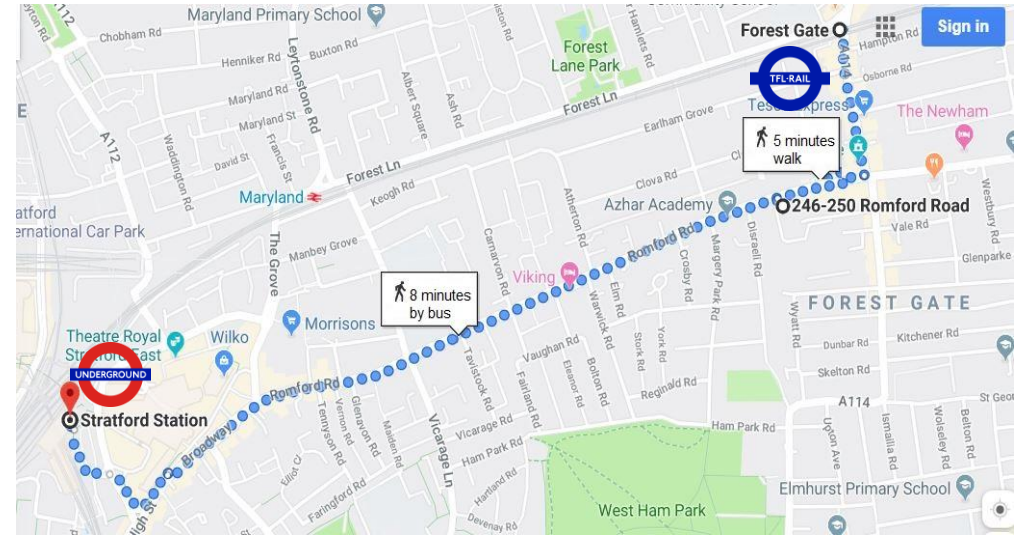

FULLY ACCREDITED QUALIFICATIONS

FOREST GATE CENTRE

246-250 Romford Road, Forest Gate,
Newham, London E7 9HZ

DIRECTIONS

Nearest Underground Station:

Forest Gate (Tfl Rail) - 0.4m from the station, roughly 5 minutes walk.

Stratford Station (Central Line) – 1.3m from the station, roughly 20 minutes walk or 8 minutes by bus.

Buses: 25, 86, 425

It is on the main road and one of the tallest buildings in the area. **British Institute of Technology** is also a resident of the building.