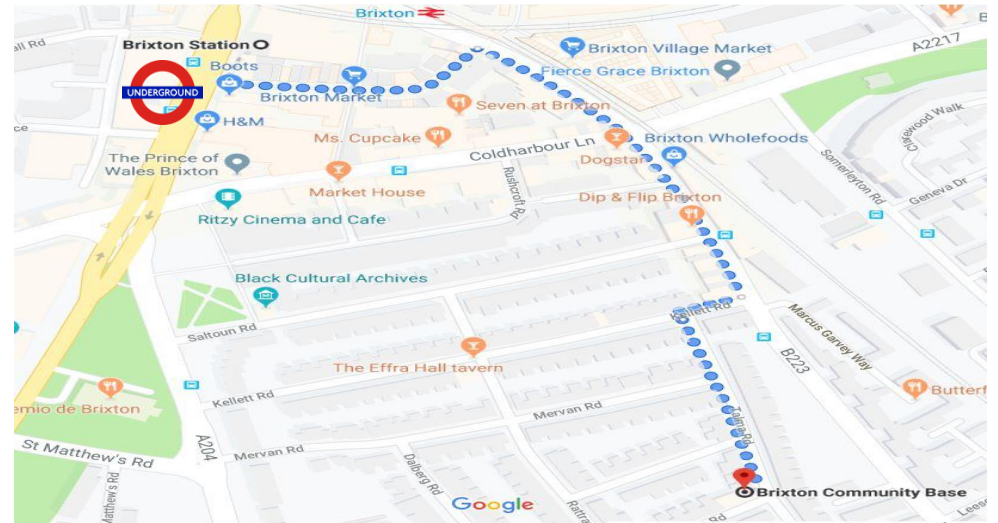

FULLY ACCREDITED QUALIFICATIONS

BRIXTON CENTRE

Brixton Community Base, Talma Road, Brixton, London SW2 1AS

DIRECTIONS

Nearest Underground Station: Brixton
(Victoria Line)

Buses: 3, 37, 45, 59, 159, 139, 109, 2, 2a, 2b, 133, 135, 37, 35, 322.

It is very close to **Brixton** Underground Station (only 4 minutes walk).

- Turn left out of the tube and walk up Effra Road (you will see the Ritzy Cinema, Library, and Black Cultural Archives to your left across Windrush Square).
- Turn left onto Mervan Road and continue until you come to Talma Road and then turn right.
- The Community Centre is on the corner of Talma Road and Probert Road.