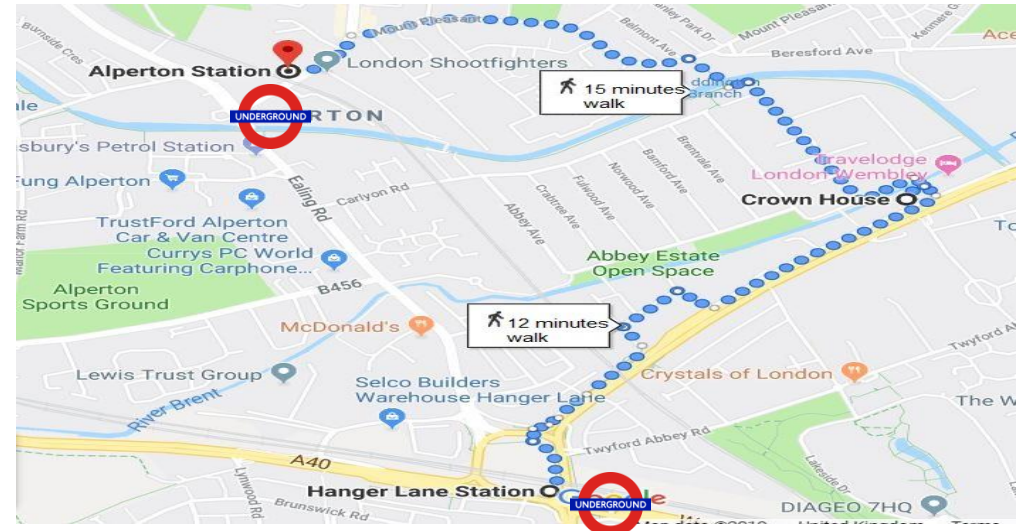

## CROWN HOUSE

Crown House, North Circular Road,  
London NW10 7PN

## DIRECTIONS

**Nearest Underground Station:**

**Alperton (Piccadilly Line)** - 0.9m from the station, roughly 15 minutes walk.

**Hanger Lane (Piccadilly Line)** - 0.8m from the station, roughly 12 minutes walk.