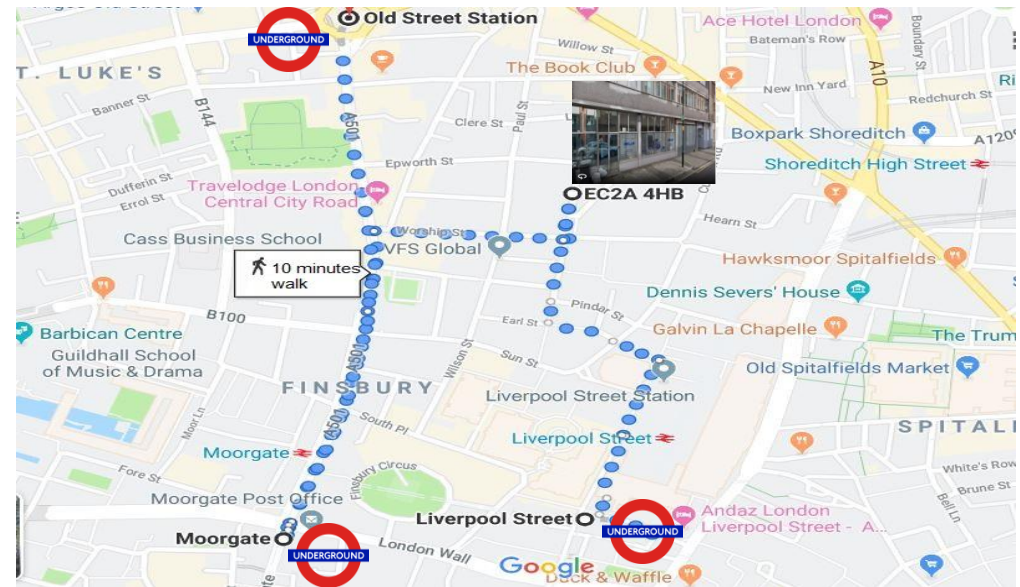

## CENTRAL LONDON

70 Clifton Street, London EC2A 4HB

## DIRECTIONS

**Nearest Underground Station:**

**Liverpool Street Station** (Central, District, Circle, Metropolitan, Hammersmith & City Lines) - 0.3m from the station, roughly 5 minutes walk.

**Moorgate** (Northern, Circle, Metropolitan, Hammersmith & City Lines) - 0.5m from the station, roughly 8 minutes walk.

**Old Street underground** (Northern Line) - 0.4m from the station, roughly 7 minutes walk.

**Buses:** 135, 205, 42, 344

**Should you have any questions, please get in touch via:**

T. 020 3375 8565

E: [info@swbmacademy.co.uk](mailto:info@swbmacademy.co.uk)