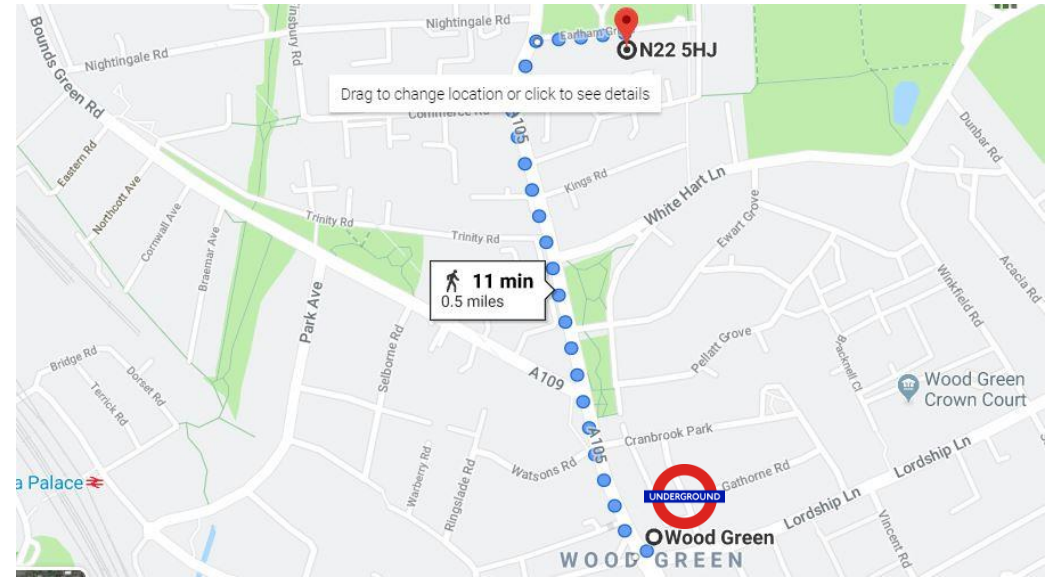

## CYPRIOT COMMUNITY CENTRE

Earlham Grove, Wood Green,  
Haringey, London N22 5HJ

### DIRECTIONS

Nearest Underground Station: **Wood Green** (Piccadilly Line)

Buses: 141, 121, 232, 329, 629

It is 11 minutes walk from **Wood Green** Underground Station

**PLEASE REPORT TO RECEPTION UPON ARRIVAL**